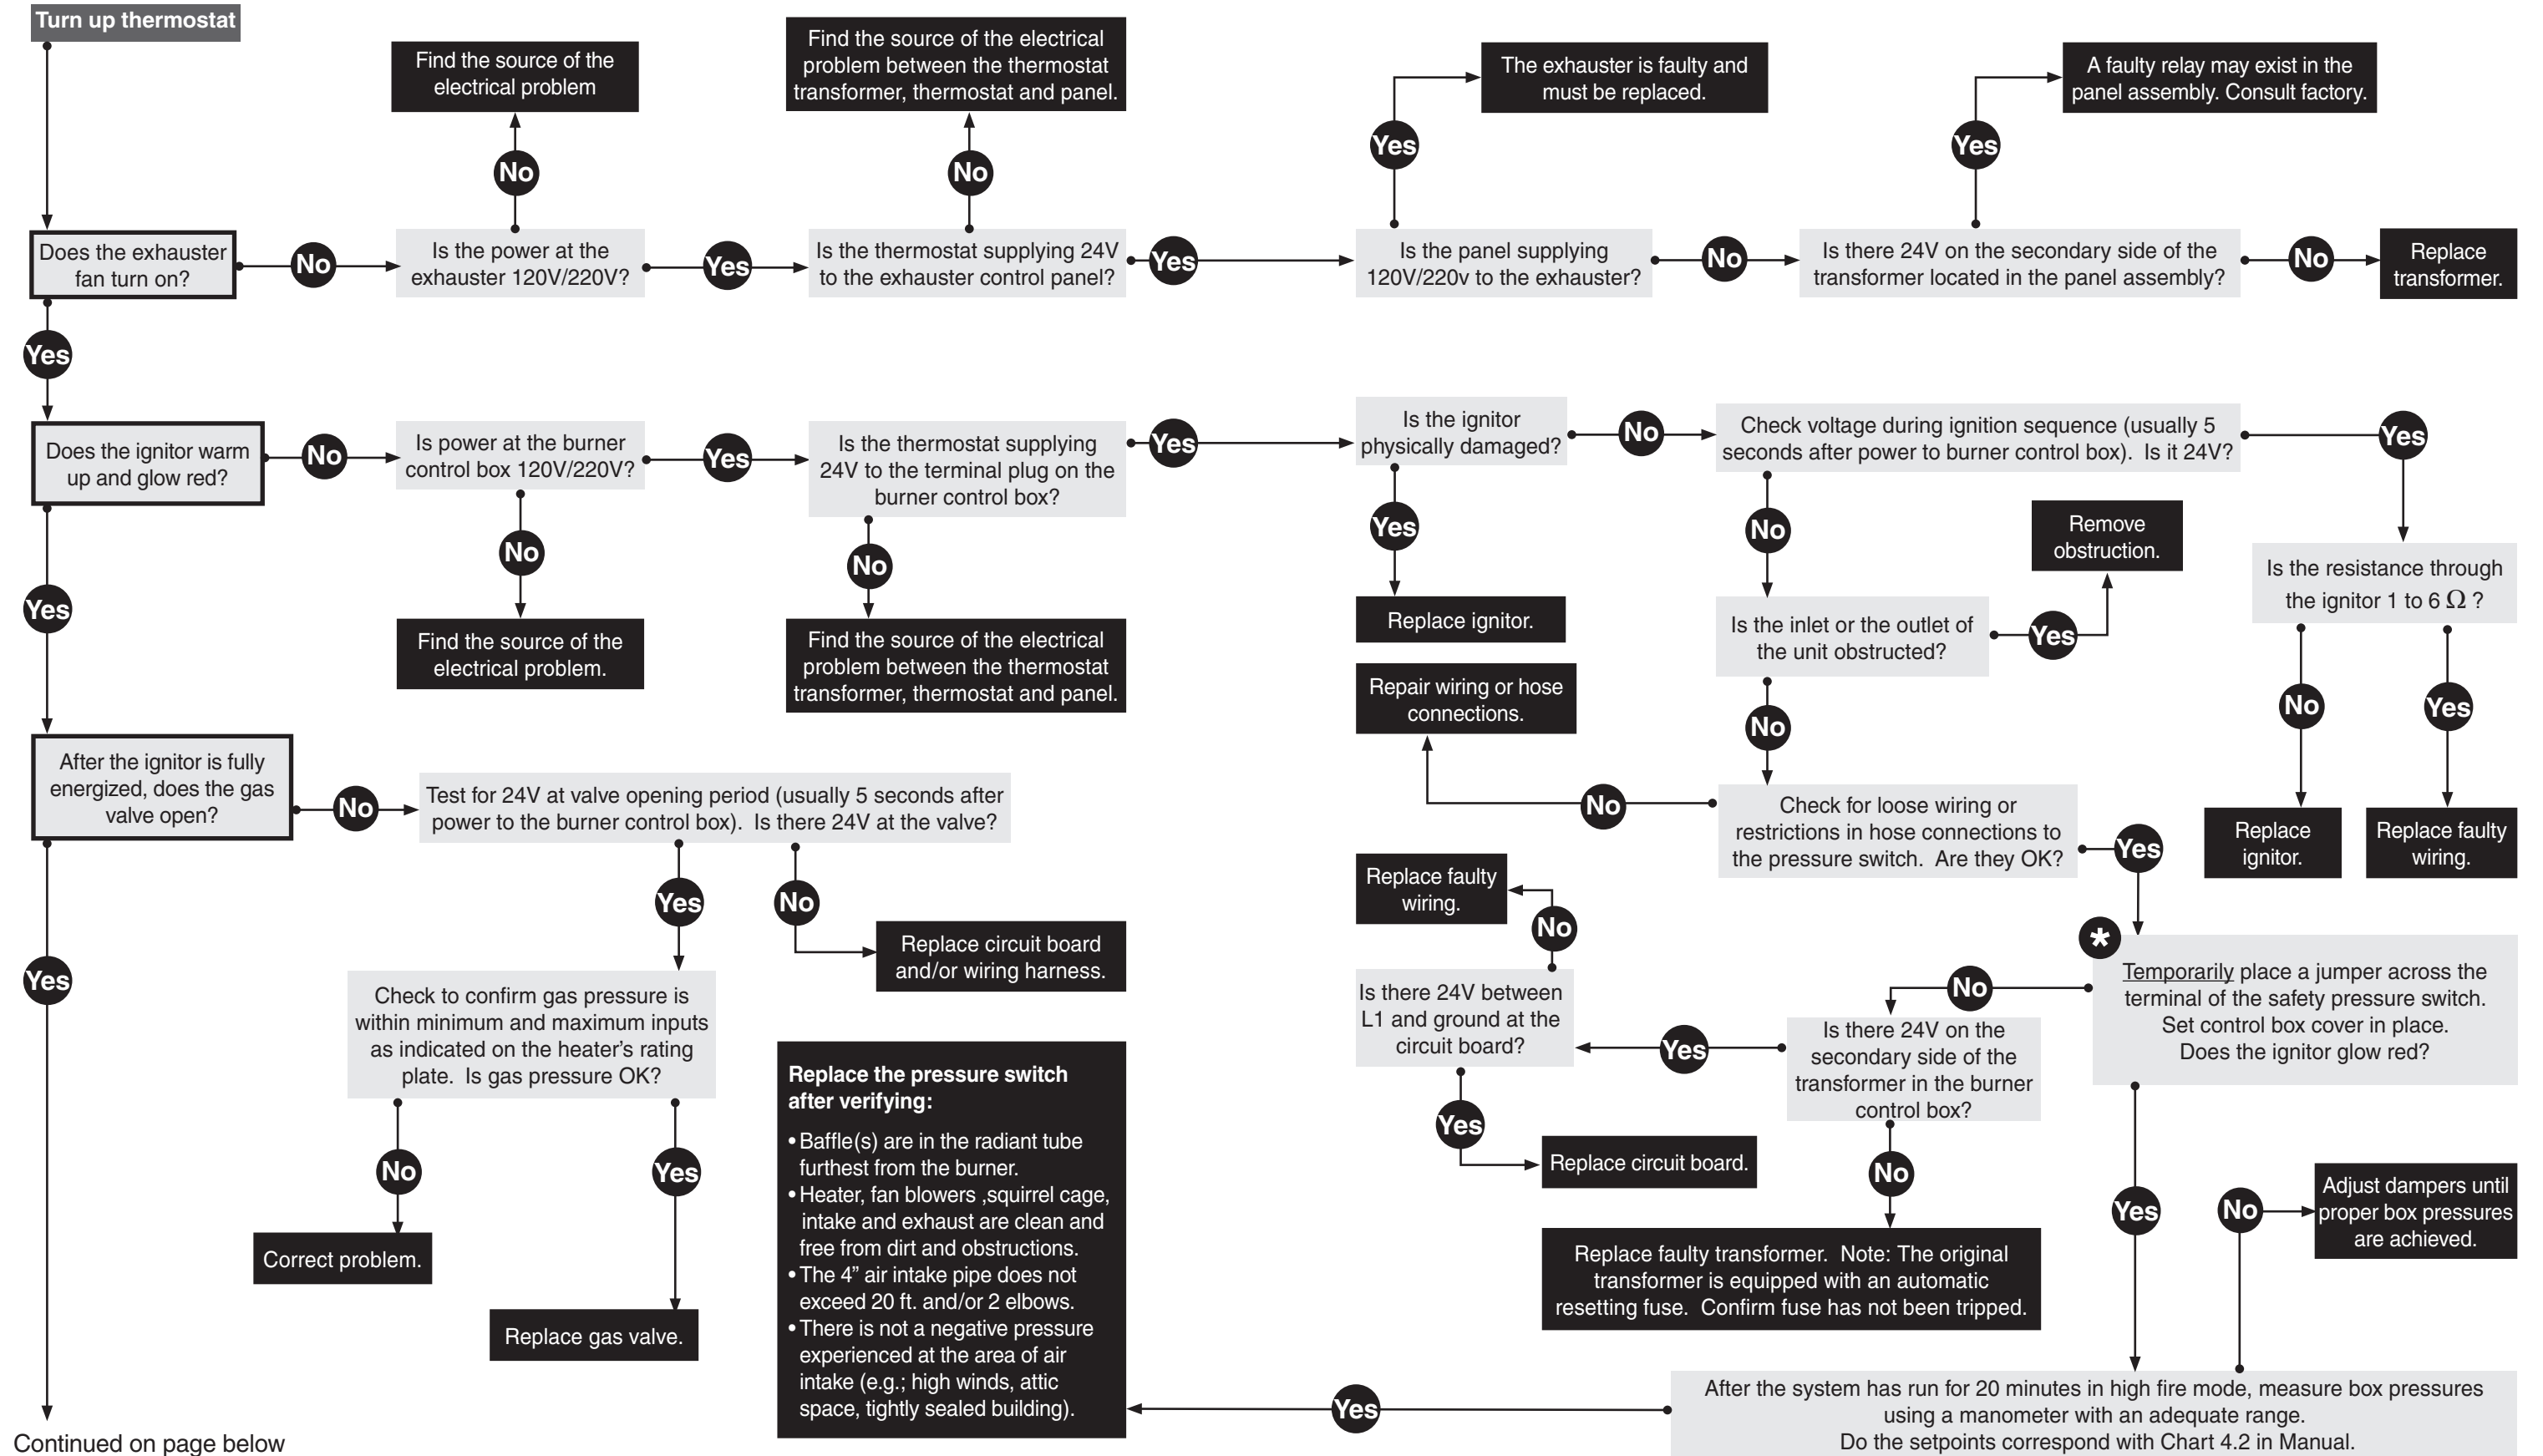

Troubleshooting Guide HLV

*** NOTICE**

Bypassing any switch is intended for testing purposes only. Do not leave switch bypassed during normal operation or the heater's built-in safety mechanisms will be compromised.

Continued on page below

Continued from page above.