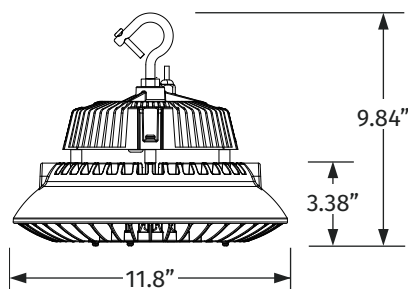

Dimensions

The validity of the product warranty is subject to the correct storage, installation, operation, and maintenance of this product. Failing to comply with proper storage, installation, operation, and maintenance routines will make the warranty invalid. Specifications subject to change without notice.