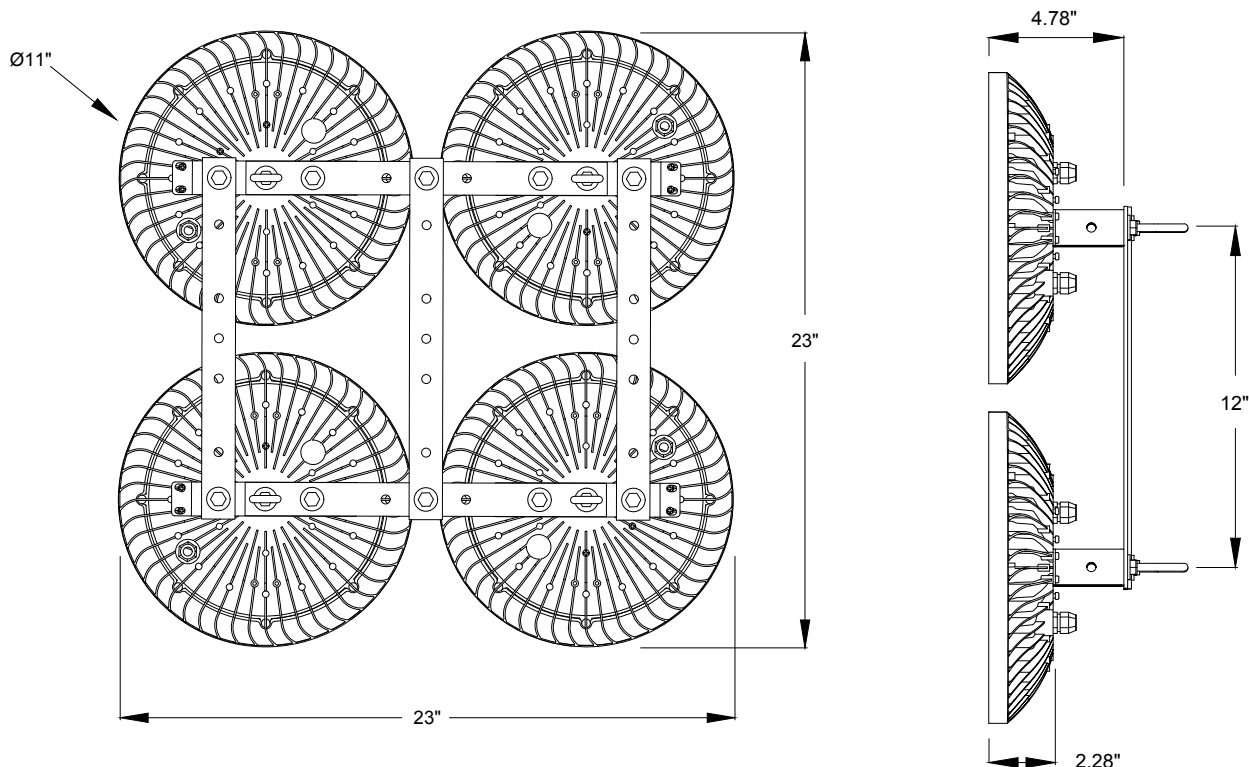

Specification Chart

Accessory	Wiring Combination	Volts (v)	Amps	Watts (w)	Colour (K)	Lumens (L)	Lens	Weight (lbs.)	Recommended Mounting Height (ft.)
LRA-MHB LR-LB1 (x4)	Black / Red	120	3.20	388	5000	34,400	Flat	20	50'-90'
	Black		2.12	260		23,200			
	Red		1.08	132		11,600			

- Operating temperature range on all: -40°C to +45°C
- Product supplied standard with 6 ft. power cord with 3 prong plug.
- Optional factory wired with 10 ft. 4 conductor "pig-tail".

Sample Lighting Layout Schedule

Symbol	Label	Qty.	Catalog Number	Lamp	Number Lamps	Lumens /Lamp	Description	Wattage	Polar Plot
	A	1	LR-LB1	144 White LEDs. Lumen Output= 34,396 LMS.	4	34,396	Brant Radiant Heaters LED Bay Luminaire	388.28	 Max: 13904cd

Bracket Mount Dimensions

BRANT RADIANT HEATERS LTD

34 Scott Ave., Paris, Ontario, Canada N3L 3R1

tel 519.442.7823 or 800.387.4778 fax 519.442.7321

e-mail sales@brantradiant.com web www.brantradiant.com