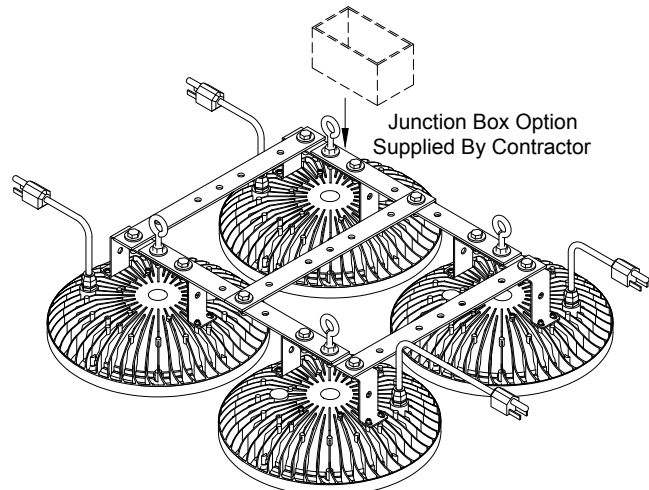

BRANT RADIANT HEATERS LTD

34 Scott Ave., Paris, Ontario, Canada N3L 3R1

tel 519.442.7823 or 800.387.4778 fax 519.442.7321

e-mail sales@brantradiant.com web www.brantradiant.com